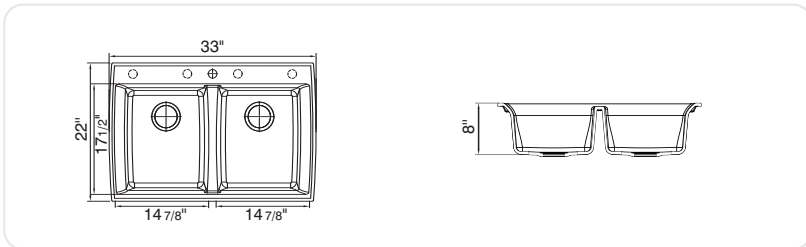

## Composite 2.0 Bowl Offset

Inset or Undermount

AS-GX20

### Features

- Stylish angular bowls
- Inset or undermount installation
- Bowl depths 8"
- 1 pre-drilled faucet hole, 4 underscored
- Rear set waste for maximum bowl capacity
- Extreme impact stain, cut and chip resistance
- Heat resistant to 536°F